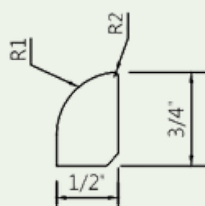

Shoe

Cove/Scotia