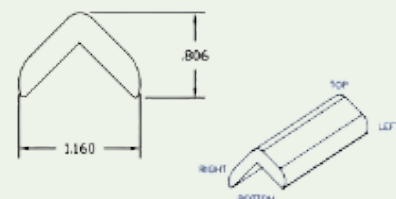

Corner Trim