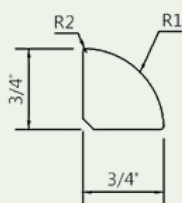

Suited for window and door casings, sills and aprons; wall base and fascia boards.

- Profile: S4S smooth
- Sizes: 1x2", 1x4", 1x6", 1x8"
- Finish: Prefinished CUTTEK® Extreme Clear

Finish Mouldings

Quarter Round