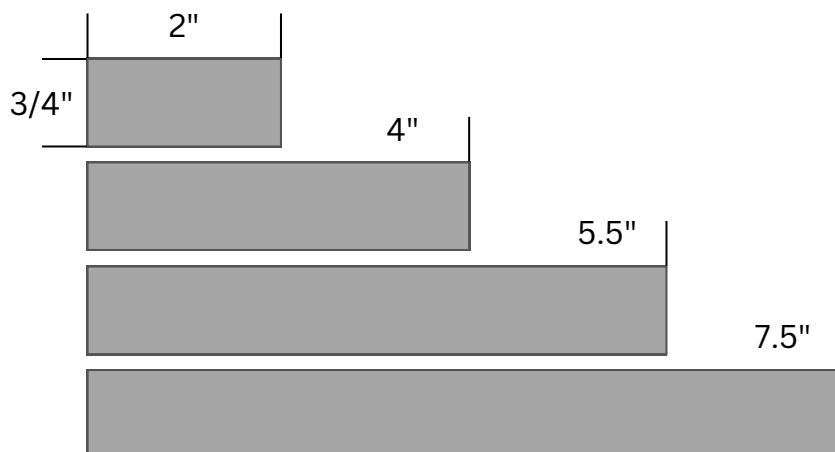

Suited for window and door casings, sills and aprons; wall base and fascia boards.

- Profile: S4S smooth
- Sizes: 1x2", 1x4", 1x6", 1x8"
- Finish: Prefinished CUTTEK® Extreme Clear

Finish Mouldings

Quarter Round