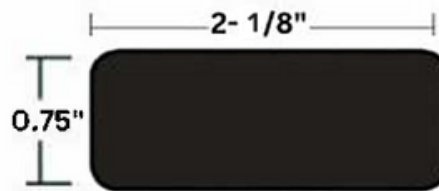

1 X 2 RAINSCREEN