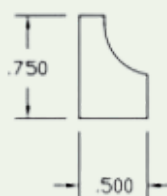

PRE-FINISHED THERMALLY MODIFIED TRIM & MOULDINGS

Wood Base Trim

Suited for window and door casings, sills and aprons; wall base and fascia boards.

- Profile: S4S smooth
- Sizes: 1x2", 1x4", 1x6", 1x8"
- Finish: Prefinished CUTTEK® Extreme Clear

Finish Mouldings

Cove/Scotia

Species:
S. Yellow Pine

Manufacturer:
Spartan Forest Products

Finishing:
CUTTEK® Extreme CD50

- Clear - Standard
- Slows silvering process

Offered
By:

LANDMARK
Lumber Group

(717) 664-7373

sales@landmarklumber.US

www.landmarklumber.US